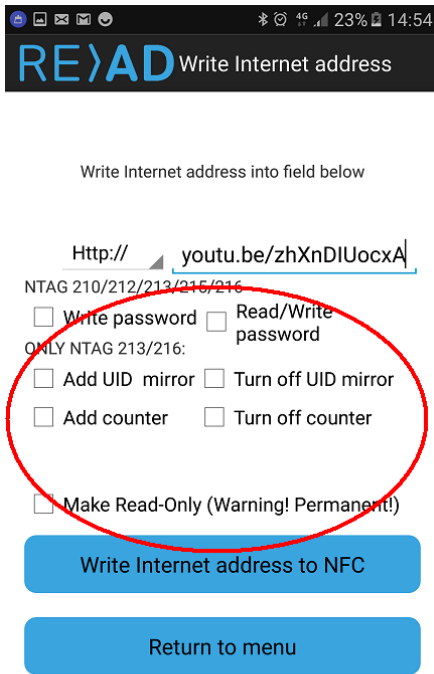

Security options

Security options of the URL
On RE>AD app

1
Create Password
Mark and insert 4 digits

2
Create Permanent URL
Mark your choice