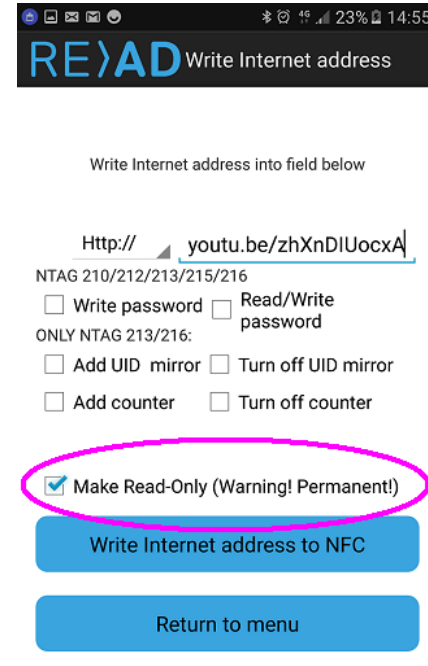

Security options

Security options of the URL
On RE>AD app

1
Create Password
Mark and insert 4 digits

2
Create Permanent URL
Mark your choice