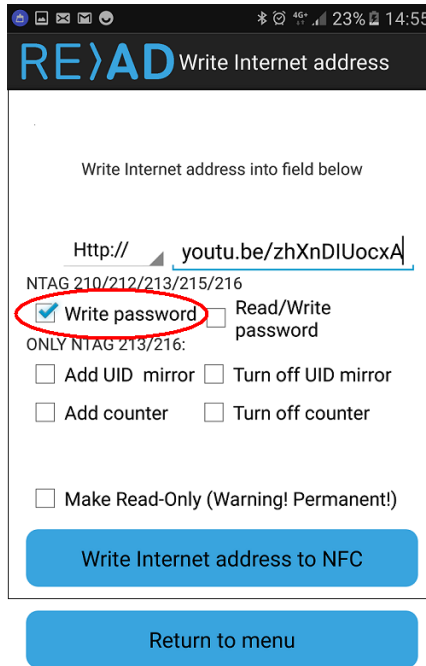

Security options

Security options of the URL
On RE>AD app

1
Create Password
Mark and insert 4 digits

2
Create Permanent URL
Mark your choice