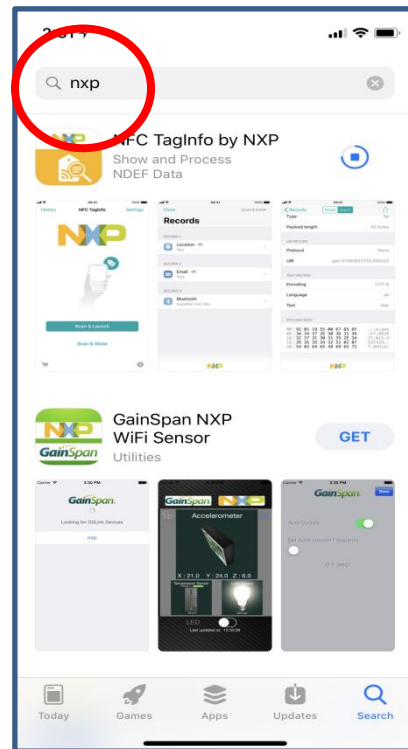

NFC smartphone location

Location NFC – LG 5

1

2

3

4

Location NFC – ONEPLUS 3

1

2

3

Location NFC – GALAXY 7

1

2

3

Location NFC – iPhone X

Step 1
settings

Step 2
Find "NXP"

Step 3
Download

Step 4
Scan tag