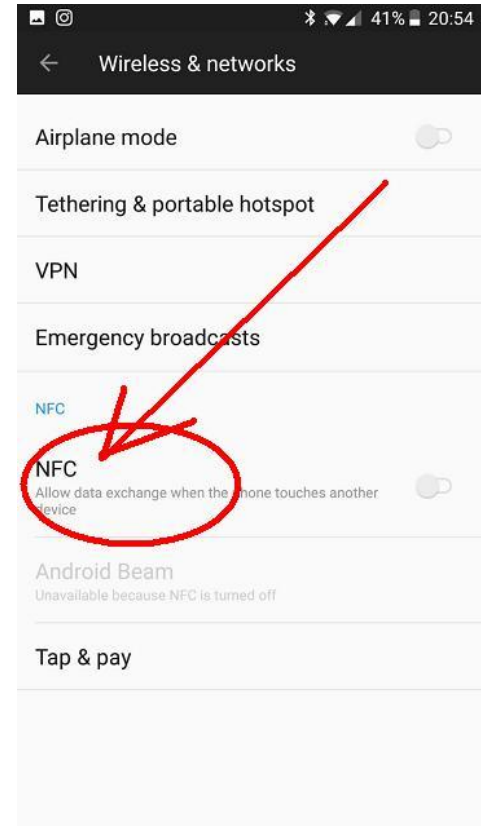

NFC smartphone location

Location NFC – LG 5

1

2

3

4

Location NFC – ONEPLUS 3

1

2

3

Location NFC – GALAXY 7

1

2

3

Location NFC – iPhone X

Step 1
settings