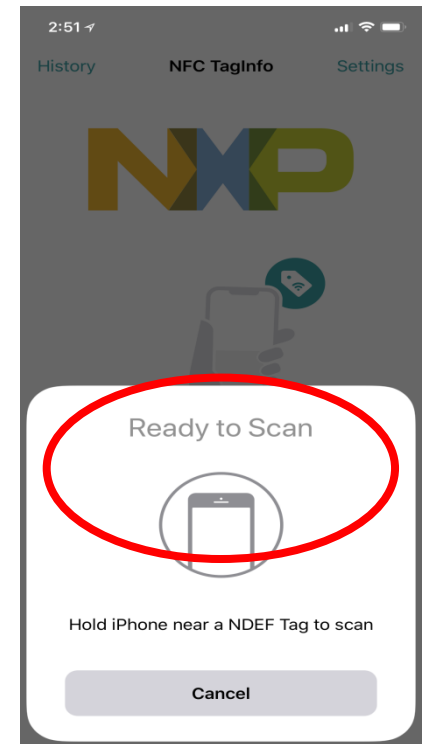

NFC smartphone location

Location NFC – LG 5

1

2

3

4

Location NFC – ONEPLUS 3

1

2

3

Location NFC – GALAXY 7

1

2

3

Location NFC – iPhone X

Step 1
settings

Step 2
Find "NXP"

Step 3
Download

Step 4
Scan tag