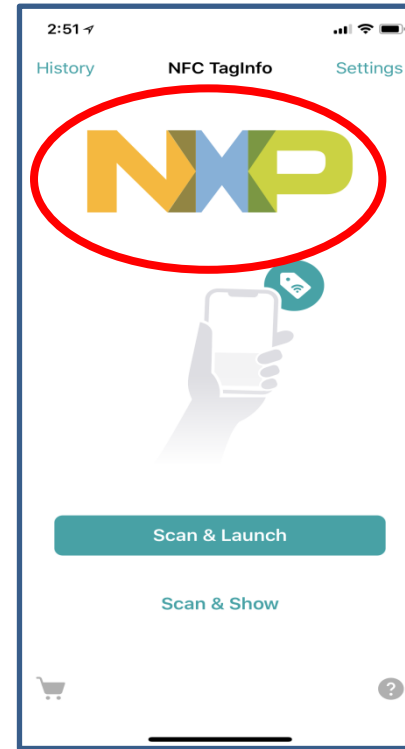

2

3

Location NFC – GALAXY 7

1

2

3

Location NFC – iPhone X

Step 1
settings

Step 2
Find "NXP"

Step 3
Download

Step 4
Scan tag